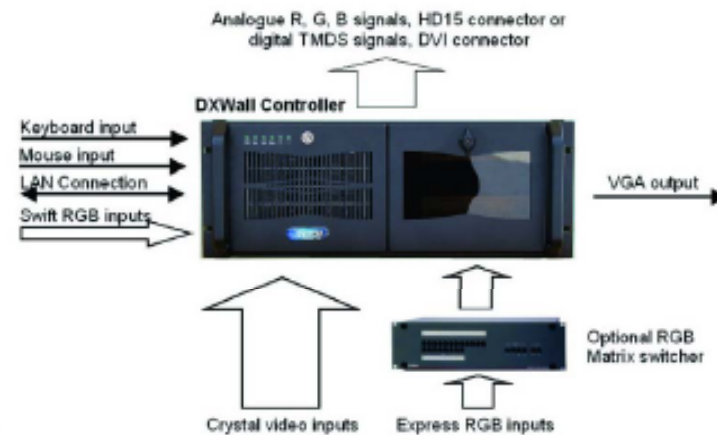

- Wall of cubes
- Controller hardware
- Controller software system
- Video/RGB inputs
- LAN and communication
- Interfaces

Inputs

- Live video
- Express RGB
- Swift RGB
- Swift DVI
- LAN for NetComputer
- LAN for Remote Operators