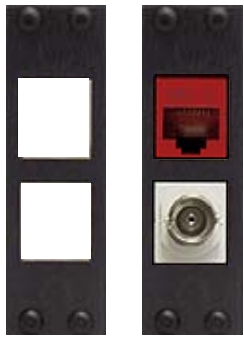

Sectional Plates

Snap-In Port Sectional Plate - *SP3102EP: 1-slot plate, two standard ports*

And Many More...

AC Power Outlets - available w/cord or metal conduit

SP2301CE

SP2201UK

SP2401AU

*SP2102US: Dual Power Outlet
w/ 8 ft (2.4m) Cable*