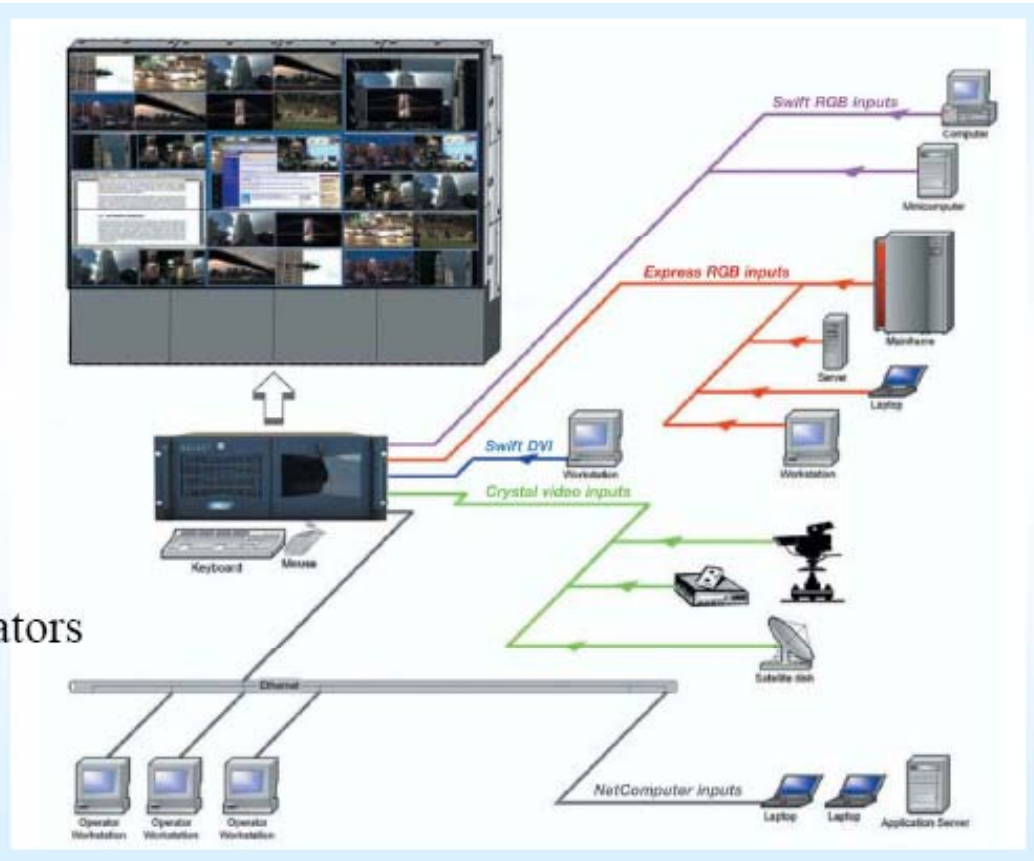

- Wall of cubes
- Controller hardware
- Controller software system
- Video/RGB inputs
- LAN and communication
- Interfaces

Inputs

- Live video
- Express RGB
- Swift RGB
- Swift DVI
- LAN for NetComputer
- LAN for Remote Operators

- Guaranteed REAL TIME and HIGH QUALITY video
- De-interlaced and full-frame video
- Up to 4/8/16 video sources per screen with real-time display independent from the size or number of video windows opened
- Output resolutions up to 1920x1080 and 1600x1200
- Well balanced, quick graphics walls for 24+ screens with **edge blending and overlapping support for DLP cubes and projectors**
- Scenario system for sequenced video and RGB visualization
- Operator screen visualization through network
- DXInterface for touch panel interfacing