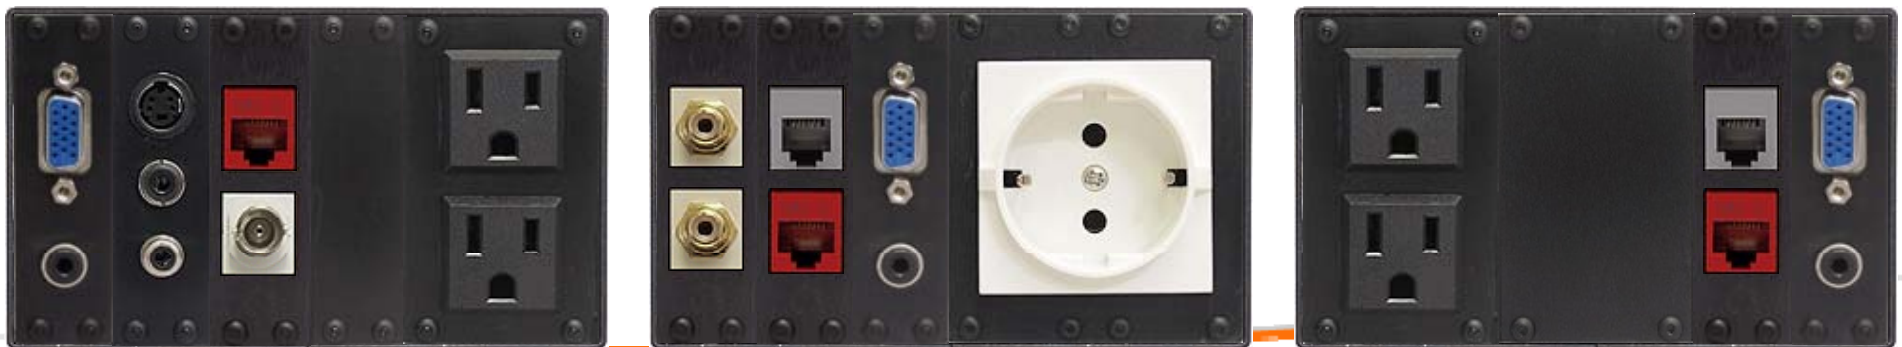

Pop N' Plug – PNP400

- ◆ Mounts into tabletop
- ◆ Opens/closes by pressing on top panel
- ◆ All signals pass-through to the underside of the table
- ◆ Offers 6 sectional plates on each side
- ◆ Variety of sectional plates
 - here are just a few examples: