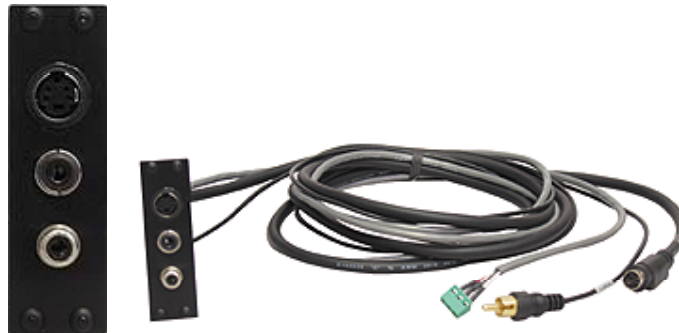

abuzz

SALTINEX

ClearOne

the professional design

RIVE

SMART
Technologies

cordfoundry
medicall

Blank Sectional Plates

SP1001BL: 1-slot plate
SP1002BL: 2-slot plate
SP1003BL: 3-slot plate

SP1004BL: 4-slot plate
SP1005BL: 5-slot plate
SP1006BL: 6-slot plate

Video/Computer Video and Audio Sectional Plates

SP3202AV

SP3204AV

SP3201AV